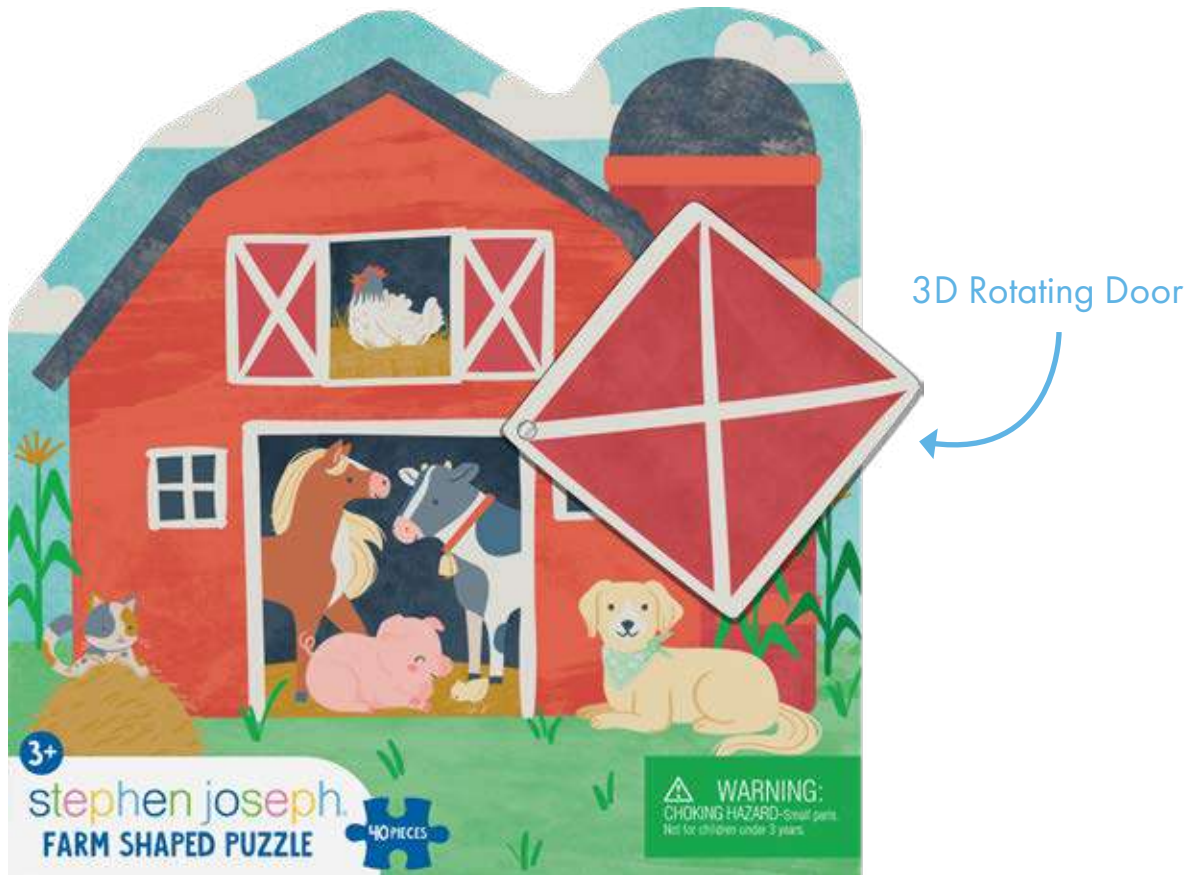

# NEW Shaped Jigsaw Puzzle

Shaped jigsaw puzzles help kids build dexterity and bring their favorite characters to life! Approx. 21" x 20" (53.34cm x 50.80cm). Wipe clean.

Shaped Jigsaw Puzzle  
SJ-1244-21 Unicorn

*Glitter*

Shaped Jigsaw Puzzle  
SJ-1244-28 Mermaid

*Glitter*

Shaped Jigsaw Puzzles  
SJ-1244-80 Shark

Shaped Jigsaw Puzzle  
SJ-1244-15 Bunny

*Glitter*

Shaped Jigsaw Puzzle  
SJ-1244-59 Dino

- Shaped Jigsaw Puzzle
- Approx. Size: 21" x 20" (53cm x 51cm)

SJ-1244-68  
Farm

NEW

## Mix & Match Magnetic Spelling Game

Learn to spell 20 new words on the go! 10 double sided word cards with playful illustrations and 52 magnetic letters make it easy to use anywhere! Sturdy re-usable box with corded handle for easy storage. Cardboard and paper. Approx. 11" x 1.5" x 5" (28cm x 3.3cm x 12.7cm). Wipe clean.