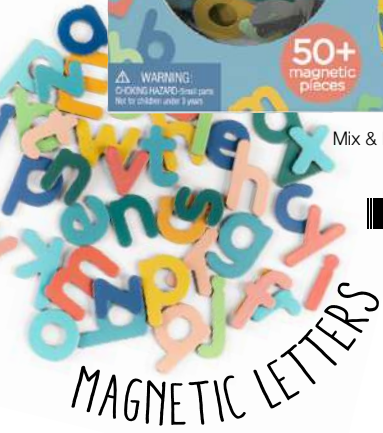

*Glitter*

Shaped Jigsaw Puzzle  
SJ-1244-28 Mermaid

*Glitter*

Shaped Jigsaw Puzzles  
SJ-1244-80 Shark

Shaped Jigsaw Puzzle  
SJ-1244-15 Bunny

*Glitter*

Shaped Jigsaw Puzzle  
SJ-1244-59 Dino

- Shaped Jigsaw Puzzle
- Approx. Size: 21" x 20" (53cm x 51cm)

## Mix & Match Magnetic Spelling Game

Learn to spell 20 new words on the go! 10 double sided word cards with playful illustrations and 52 magnetic letters make it easy to use anywhere! Sturdy re-usable box with corded handle for easy storage. Cardboard and paper. Approx. 11" x 1.5" x 5" (28cm x 3.3cm x 12.7cm). Wipe clean.