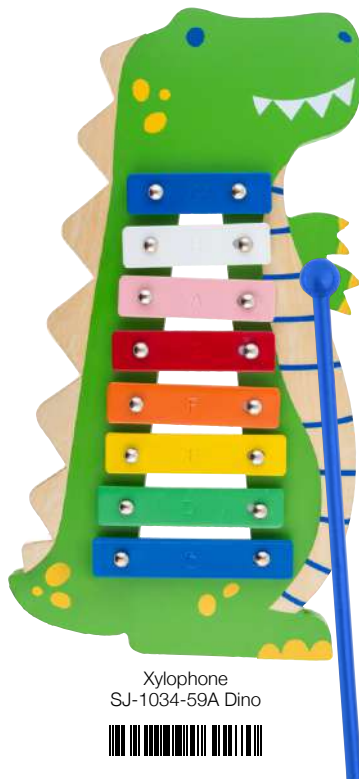

## Xylophone

Musical bodies make these whimsical characters all the more exciting! Play catchy tunes with a mallet and use labeled keys for easy learning. Wood and metal. Packaged in a wooden box.

Mallet approx. 6.5" (16.5cm), Xylophone approx. 7"x 12.5" (17.1cm x 31.7cm), Packaging approx. 7.5"x 13.5"x 1" (19cm x 34.2cm x 2.5cm).  
Wipe clean with damp cloth.

GIFTABLE  
BOX

Xylophone  
SJ-1034-21A Unicorn

Xylophone  
SJ-1034-58 Hedgehog

Xylophone  
SJ-1034-15 Bunny

Xylophone  
SJ-1034-98 Space

Xylophone  
SJ-1034-59A Dino

Xylophone  
SJ-1034-80A Shark