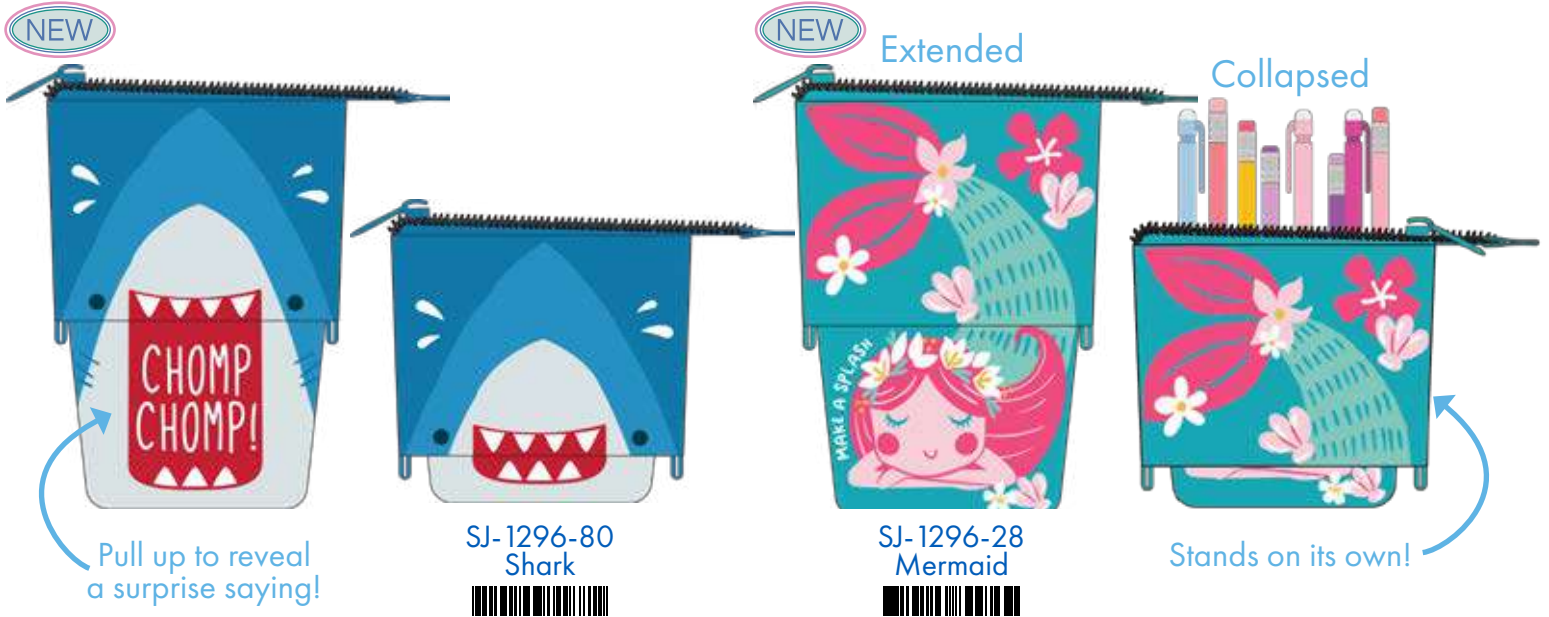

Lunch Pal

Durable carrying handle with a buckle allows for easy attaching to backpacks and zipper bottom gives extra space for drinks or snacks. 100% 600D polyester. Approx. 7.375"x 9.5"x 5.5" (18.73cm x 24.13cm x 14cm). Bottom compartment 7.375"x 5.5"x 2.75" (18.73cm x 14cm x 7cm). Wipe clean with damp cloth.

EXTENDABLE STRAP

MAKE IT PERSONAL

Pencil Pouch

3D details and screen-printed accents add a pop of fun to these character pencil pouches.
100% 600D polyester. Approx. 9" x 4.5" x 1" (22.86cm x 11.43cm x 2.54cm). Wipe clean with damp cloth.

Glitter

Pop Up Pencil Pouch

- Approx. Size: 6.5" x 6.75" (17cm x 17cm)

for the love of
PRINT

All Over Print Backpack

Two outside hook-on straps plus two mesh side pockets and three separate storage compartments! ID label printed inside backpack. 100% 600D polyester. Approx. 12"x 16"x 5.5" (30.5cm x 40.6cm x 14cm). Wipe clean with damp cloth.

SJ-1120-04A
Princess

All Over Print Lunchbox

Rugged top-carry handle, mesh side pocket and zipper across the front for extra storage gives this fully insulated lunch box plenty of storage space and organization. 100% 600D polyester. Approx. 9"x 10.5"x 4" (23cm x 26.7cm x 10.15cm). Wipe clean with damp cloth.