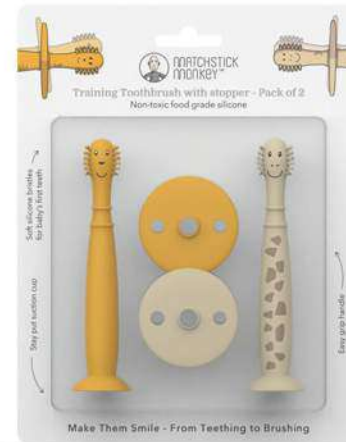

Features

Soft and flexible silicone bristles for gentle brushing and cleaning

Attachable stopper to ensure safe brushing

Suction cup base for easy free-standing storage

Lightweight and easy for little hands to hold

Contains Biocote® Antimicrobial Protection, keeping products fresher and cleaner for longer

BPA free and FDA approved

Suitable for 3+ months