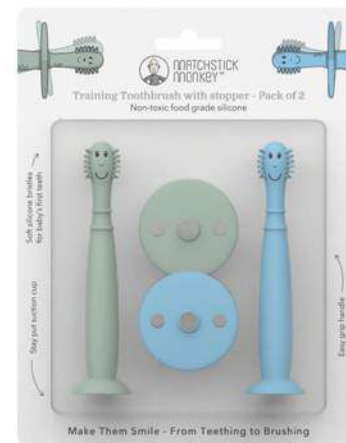

Features

Soft and flexible silicone bristles for gentle brushing and cleaning

Attachable stopper to ensure safe brushing

Suction cup base for easy free-standing storage

Lightweight and easy for little hands to hold

Contains Biocote® Antimicrobial Protection, keeping products fresher and cleaner for longer

BPA free and FDA approved

Suitable for 3+ months