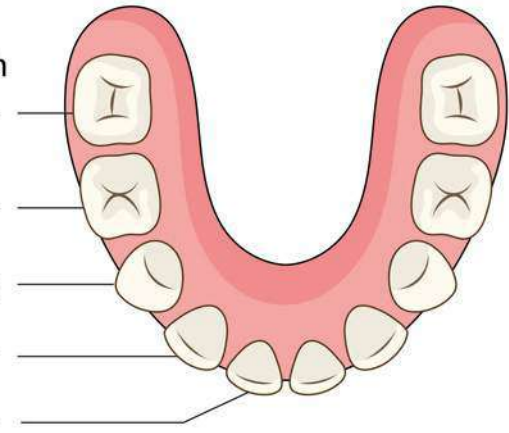

### Erupts

23-31 mths

14-18 mths

17-23 mths

10-16 mths

6-10 mths

### Lower teeth

Second molar

First molar

Canine(Cuspid)

Lateral incisor

Central incisor

## Our teething stage recommendations

### Stage 1 3-6 months

- Flat, small shapes designed for newly emerging front teeth
- Lightweight and easy to hold
  - Helps to develop hand-eye coordination