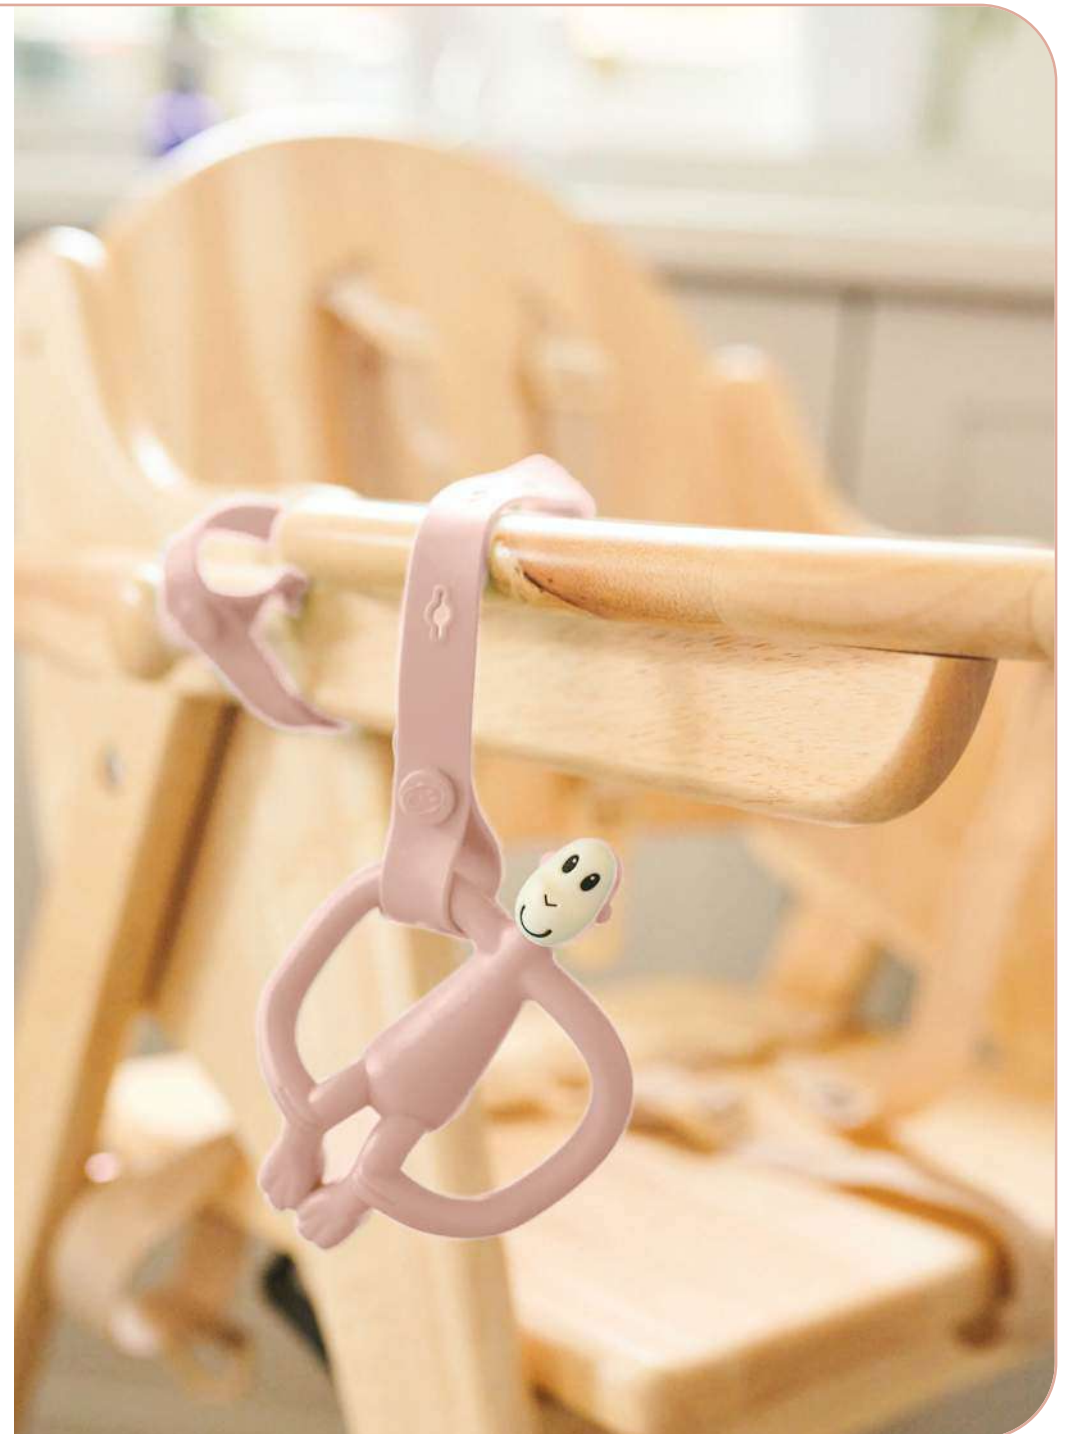

Multi-Use Product Holder

An adjustable silicone strap to 'stop the drop'

Simply wrap the silicone around any teether, bottle or baby accessory and clip the button into the appropriate hole

Attach the other side to any stroller, high chair or car seat

Contains Biocote® Antimicrobial Protection, keeping products fresher and cleaner for longer

Cold water and steam steriliser safe

BPA free and FDA approved