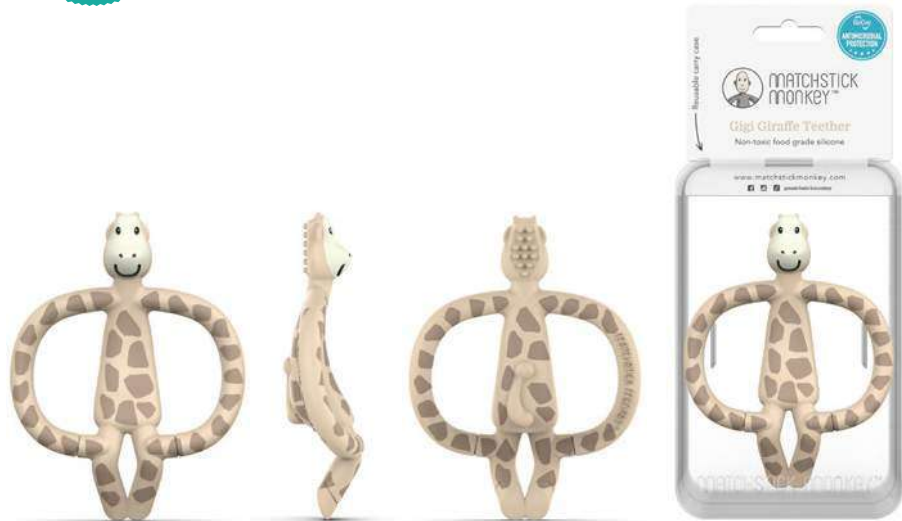

## Animal Teether

---

A fun range of animal friends to join the teething family

## Features

A fun, textured silicone teether providing soothing relief to aching gums

Contains BioCote® Antimicrobial Protection to keep the teether fresher and cleaner for longer

With soft silicone bumps to massage sore gums

Perfect for applying teething products to hard to reach molars

Lightweight and easy for tiny hands to hold

The ergonomically designed "arms" help develop fine motor skills

Can be used as pre-training toothbrush