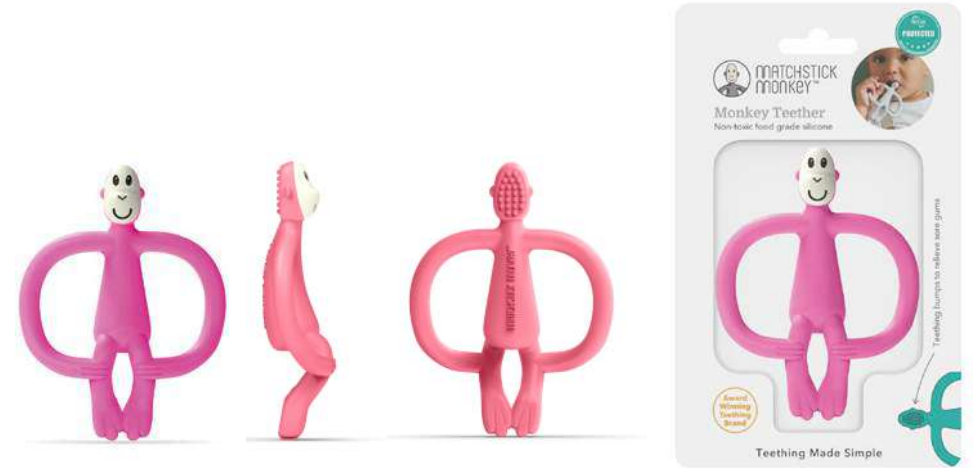

Monkey Teether

An innovative silicone monkey teether containing Biocote® Antimicrobial Protection