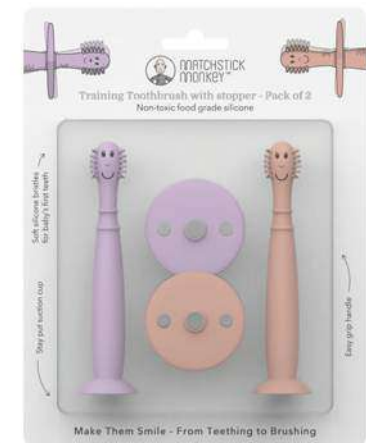

Features

Soft and flexible silicone bristles for gentle brushing and cleaning

Attachable stopper to ensure safe brushing

Suction cup base for easy free-standing storage

Lightweight and easy for little hands to hold

Contains Biocote® Antimicrobial Protection, keeping products fresher and cleaner for longer

BPA free and FDA approved

Suitable for 3+ months