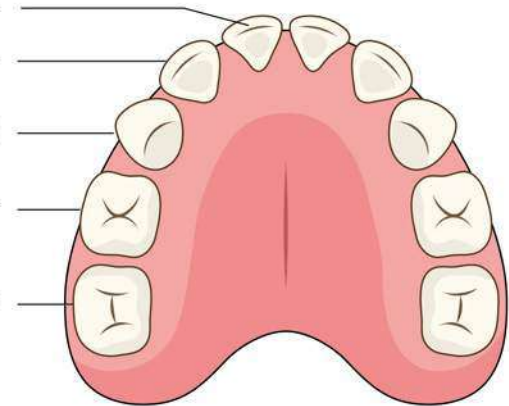

## Baby teeth: Development timeline

### Erupts

8-12 mths

9-13 mths

16-22 mths

13-19 mths

25-33 mths

### Upper teeth

Central incisor

Lateral incisor

Canine(Cuspid)

First molar

Second molar

### Erupts

23-31 mths

14-18 mths

17-23 mths

10-16 mths

6-10 mths