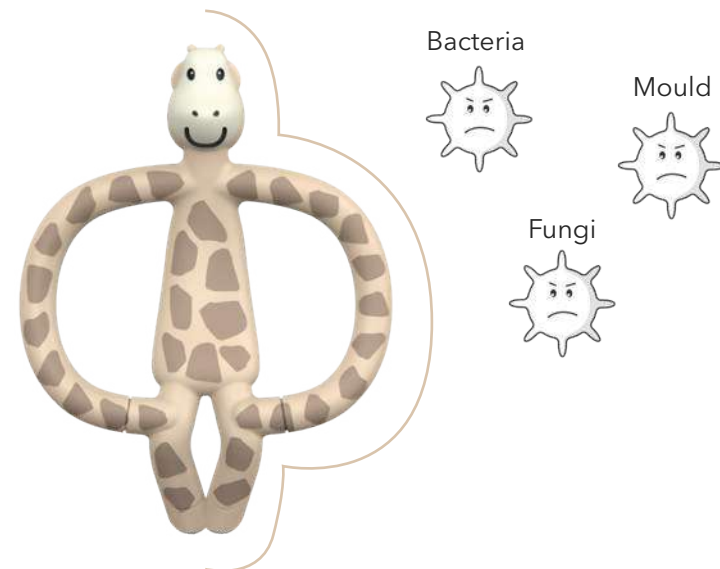

What is Biocote®?

Biocote® Antimicrobial Technology is an ingredient manufactured into Matchstick Monkey products, providing them with long lasting protection and keeping your little one safe from a wide range of microbes including bacteria, mould and mildew. This is not a coating that wears off over time.

Why we use Biocote®?

Biocote® reduces the presence of microbes on our products by up to 99.99%, minimising the build up of mould, mildew and bacteria.

Biocote® is permanent and provides built-in protection for the expected lifetime of your products.

Biocote® provides continuous, around-the clock protection against bacterial growth, making products fresher and cleaner for longer.

Biocote® is certified safe for food contact.

Surface protection with Biocote® Antimicrobial Technology

Biocote® additives, integrated during manufacturing, inhibit and reduce microbes by up to 86% in just 15 minutes.