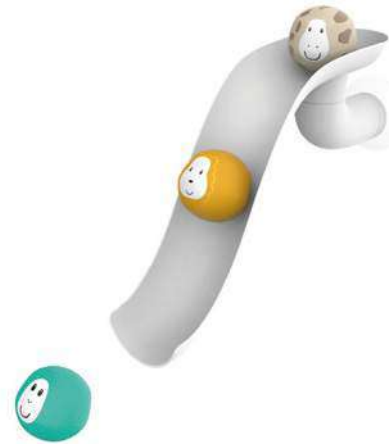

Features

A fun bathtime slide set with
3 animal face rocks

Attach to any bath or smooth surface in
multiple ways using the suction pad

Encourages early learning and the
development of fine motor skills

Designed to resist mould and mildew

Contains Biocote® Antimicrobial
Protection, keeping products
fresher and cleaner for longer

Clean with warm soapy water

BPA free and FDA approved

Suitable for 12+ months

White