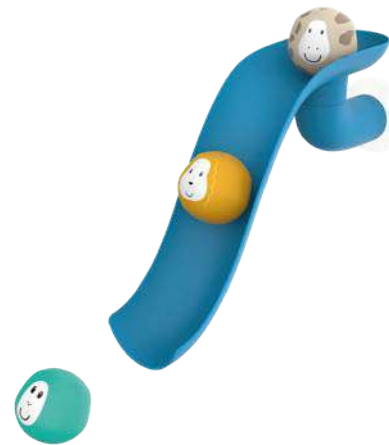

Features

A fun bathtime slide set with
3 animal face rocks

Attach to any bath or smooth surface in
multiple ways using the suction pad

Encourages early learning and the
development of fine motor skills

Designed to resist mould and mildew

Contains Biocote® Antimicrobial
Protection, keeping products
fresher and cleaner for longer

Clean with warm soapy water

BPA free and FDA approved

Suitable for 12+ months

Blue