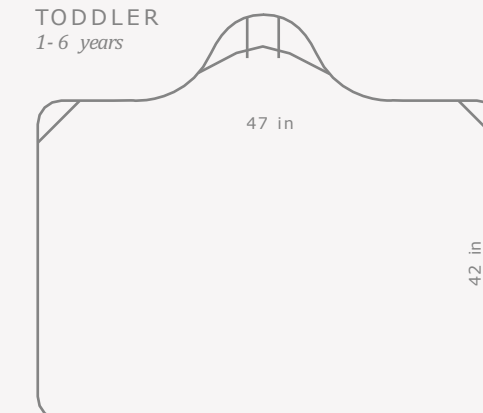

## hooded towels

The fully printed muslin exterior adds a pop of color and design to bath time. An absorbent and premium quality Terry fabric lines the interior to quick dry your littles at bedtime or after pool time. Available in infant and toddler sizes.

**AVAILABLE IN:** COTTON MUSLIN

INFANT  
0-18 months

TODDLER  
1-6 years

INFANT HOODED TOWEL

INFANT HOODED TOWEL

BATH

COTTON MUSLIN

Dino Friends  
UH0304