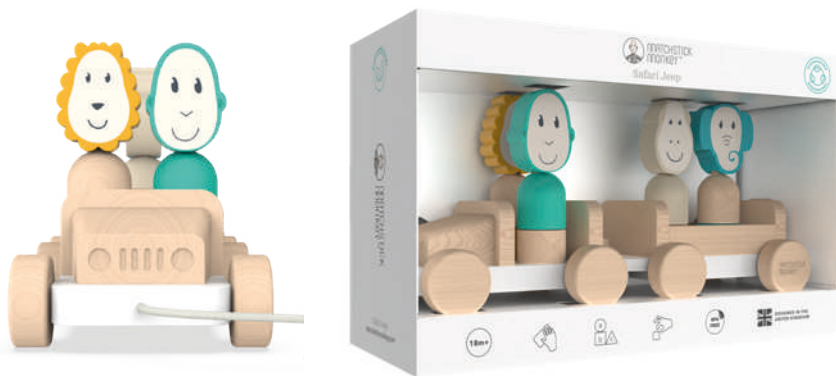

## Playtime

---

NEW!

Green Monkey

Packaging

Ludo Lion

Gigi Giraffe

## Pull Along Animal

Each animal sold separately

Pull and race the animal  
on the floor

Helps develop fine motor skills

Suitable for 12+ months

## Safari Jee

Stack the animal friends into different seated positions

Use the cotton rope to pull the jeep around the floor

Encourages independent and imaginative play

Suitable for 18+ months

NEW!

NEW!