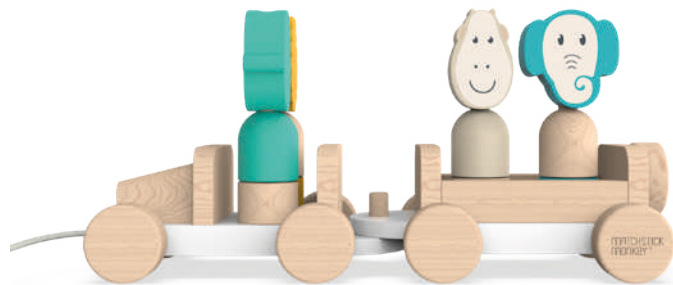

## Playtime

---

NEW!

Green Monkey

Packaging

Ludo Lion

Gigi Giraffe

## Pull Along Animal

Each animal sold separately

Pull and race the animal  
on the floor

Helps develop fine motor skills

Suitable for 12+ months

## Safari Jee

Stack the animal friends into different seated positions

Use the cotton rope to pull the jeep around the floor

Encourages independent and imaginative play

Suitable for 18+ months

NEW!

NEW!