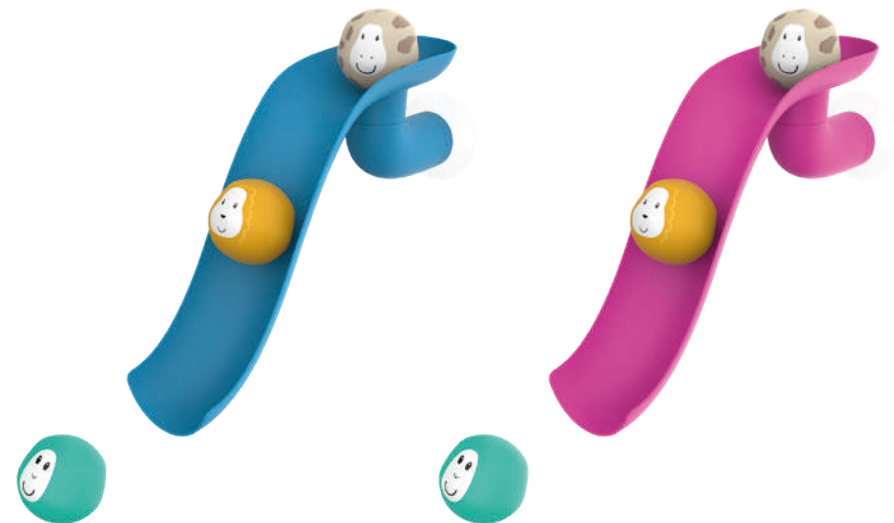

Features

A fun bathtime slide set with
3 animal faced rocks

Attach to any bath or smooth surface in
multiple ways using the suction pad

Encourages early learning and the
development of fine motor skills

Designed to resist mould and mildew

Contains Biocote® Antimicrobial
Protection, keeping products
fresher and cleaner for longer

Clean with warm soapy water

BPA free and FDA approved

Suitable for 12+ months

Blue

Pink