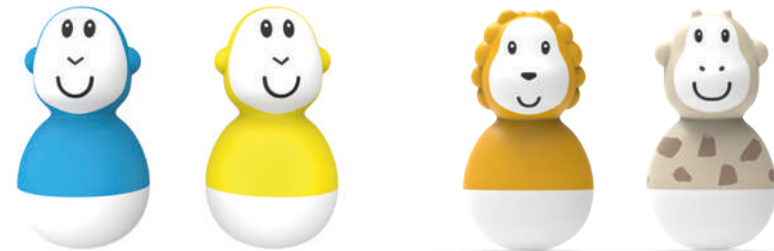

# NEW!

Mint Green - Dusty Pink

Blue - Yellow

Lion - Giraffe

Slide Set