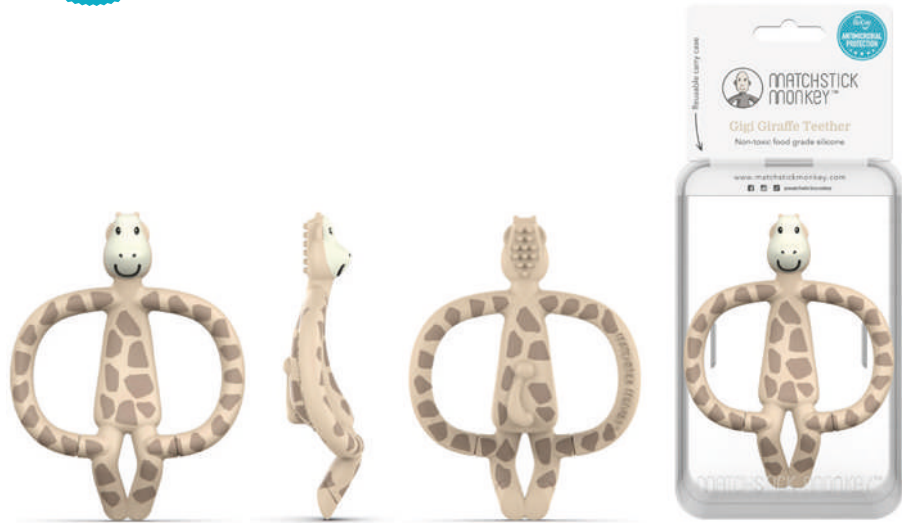

Perfect to apply teething products to the hard to reach molars

Lightweight and easy for tiny hands to hold

The ergonomically designed "arms" help develop fine motor skills

Can be used as pre-training toothbrush

## Animal Teether

---

A fun range of animal friends to join the teething family

## Features

A fun, textured silicone teether providing soothing relief to aching gums

Contains BioCote® Antimicrobial Protection to keeping the teether fresher and cleaner for longer

With soft and kind toothbrush bumps to massage gums