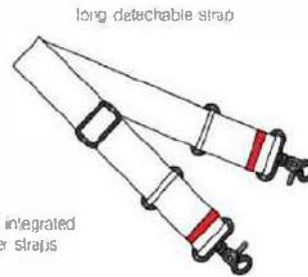

storksak[®]

ANATOMY OF POPPY

Retro satchel style backpack

Grab Handle
Comes with a detachable long shoulder strap with patented integrated stroller straps.

Made from water resistant nylon

Double zipped closure for security

Insulated Snackysak to keep drinks and snacks fresh

Additional large external back drop-in pocket.
Convertible shoulder strap:
Cross body to backpack

Grab handle stroller attachment

FEATURES

Wide opening

Wide opening with secure zipped top closure

patented integrated stroller straps

changing mat with pocket storage

Stevie Luxe Grey

Stevie Luxe Black

Stevie Quilted Black

Alyssa Leopard

Comes with:

- changing mat with pockets
- insulated bottle holder, snack bag
- universal fit stroller clips

You can usually find them as separate clips inside your changing bag, built-in to your long detachable strap or on the backpack straps.

This handy feature is perfect for attaching your Storksak easily to your stroller.