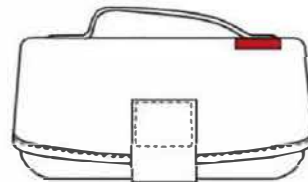

Size & fit:

Dimensions
H35 W46 D13 cm
H13.5 W18 D5 inches

Weight:

0.9kg

Poppy Quilted Black

Poppy Luxe Black

Stevie

black scuba with textured front panel | rose gold hardware | nylon webbing | FAB bag | change mat with pocket storage

patented integrated stroller straps

changing mat with pocket storage

Stevie Luxe Grey

Stevie Luxe Black

Stevie Quilted Black

Alyssa Leopard

Comes with:

- changing mat with pockets
- insulated bottle holder, snack bag
- universal fit stroller clips

SMART STORAGE

Nine internal and external pockets, positioned just where you need them.

St. James Scuba Black

St. James Scuba Grey

- Comes with:
- changing mat with pockets
 - insulated bottle holder, snack bag
 - universal fit stroller clips