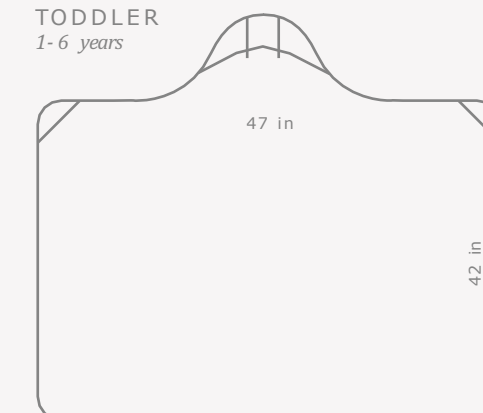

## hooded towels

The fully printed muslin exterior adds a pop of color and design to bath time. An absorbent and premium quality Terry fabric lines the interior to quick dry your littles at bedtime or after pool time. Available in infant and toddler sizes.

**AVAILABLE IN:** COTTON MUSLIN

INFANT  
0-18 months

TODDLER  
1-6 years

INFANT HOODED TOWEL

Dino Friends  
UH0304

Rose Petal  
UH0306

Grey Stripe  
UH0305

Lemon  
UH0301