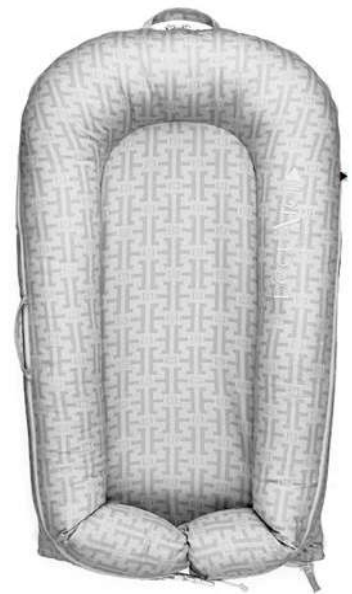

Signature Grey

DELUXE+ SPARE COVERS: 20329