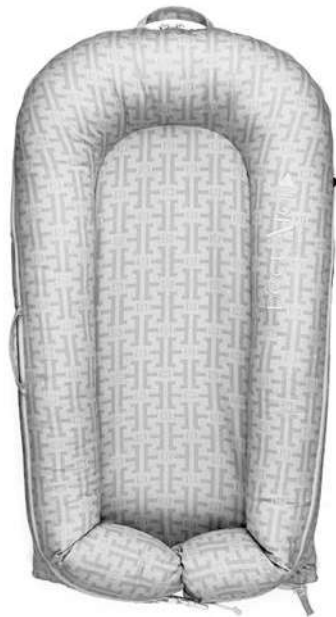

Signature Grey

DELUXE+ DOCK: 10314