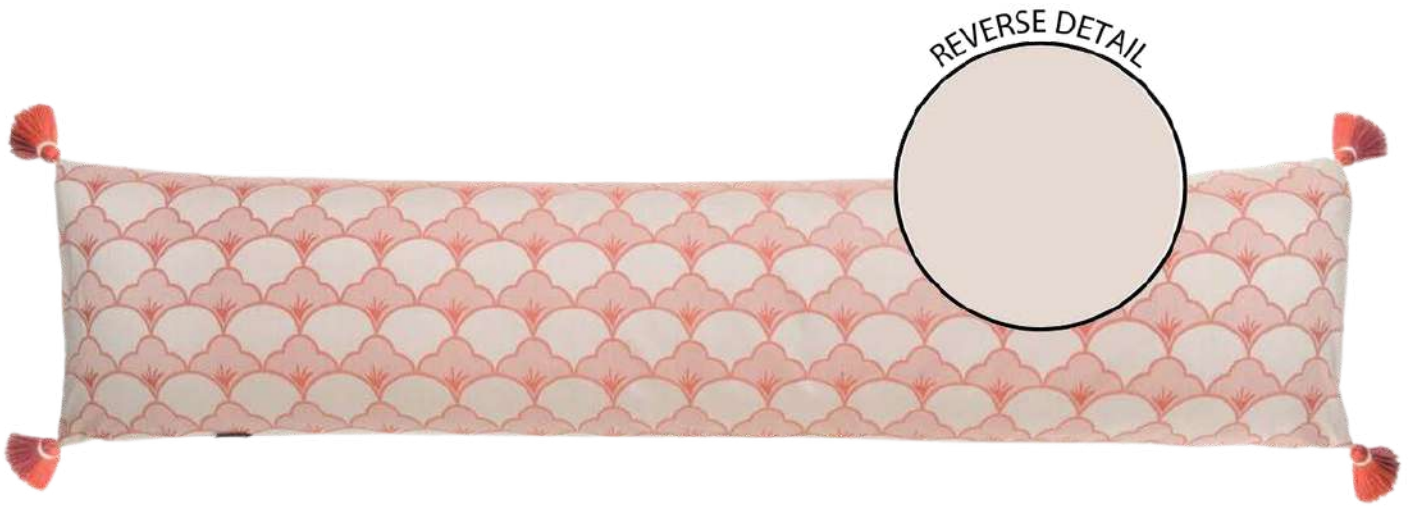

Scallop Jacquard

BODY PILLOW:

630125