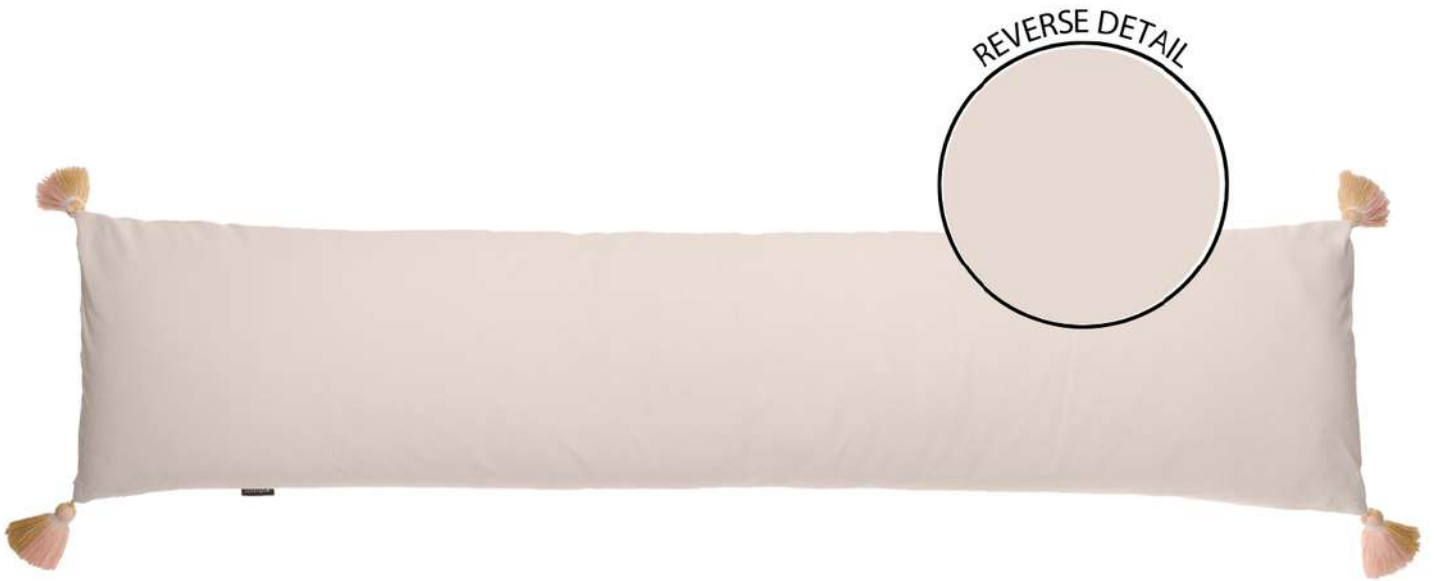

NEW!

Boucle/Cream

NURSING PILLOW:

641126

Cosset Body Pillow

Nestle up in comfort and style

The comfort and function of a body pillow with premium materials and designs that elevate a room wherever you decide to nestle up.

ARTISAN
TASEELS

ZIP- OFF, MACHINE
WASHABLE COVER

DOUBLE SIDED

CONVENIENT CARRY HANDLE

Emerald Chambray

BODY PILLOW:

630102

Sand Chambray