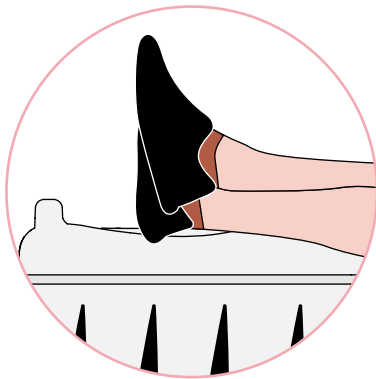

Includes removable and adjustable shoulder strap

Eylet for pull strap

Ears for child to hold while riding

Wide sturdy wheel

Top loading suitcase that fits up to 16L

Easily used as a foot rest for both children and parents

Removable lid turns into a lap tray to hold a tablet, cup and snackscentre of gravity

Secure closure

Carry on approved. Fits under the seat

- **Removeable lid:** allows kids to easily access their toys and snacks while traveling encouraging child independence by reducing the need for parental involvement.
- **Top-loading suitcase:** makes packing and unpacking easy with everything remaining in place when suitcase is open. No more toys being spilled across the airport floor, a hassle-free travel companion for parents.
- **Practical lock:** secure the contents of the suitcase with the 2 point closure and easy to use built in lock.
 - **Safe ride on suitcase:** the mechanical engineered wheels and lower centre of gravity makes it a more stable ride on experience
 - **Clean Eating Space:** the removable lid provides a germfree space for child's snacks, drinks, tablet, colouring books and pens.
 - **Practical storage:** that fits up to 13L
 - **Adjustable strap:** allows parents to carry over their shoulder, pull child along or for children to pull suitcase themselves
 - **Sturdy and durable:** the suitcase has high weight capacity (50kg), making it suitable for riding and carrying.
 - **Compact:** fits under airport seat, easily fits on an adult suitcase, small cabin bag sized for all airlines.
- **Foot rest:** the suitcase can easily be used as a foot rest for both children and parents