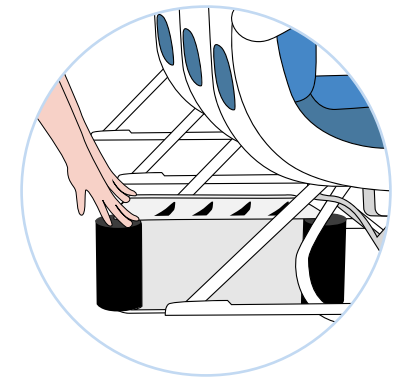

Includes removable and adjustable shoulder strap

Eylet for pull strap

Ears for child to hold while riding

Wide sturdy wheel

Top loading suitcase that fits up to 16L

Easily used as a foot rest for both children and parents

Removable lid turns into a lap tray to hold a tablet, cup and snackscentre of gravity

Secure closure

Carry on approved. Fits under the seat

- **Removeable lid:** allows kids to easily access their toys and snacks while traveling encouraging child independence by reducing the need for parental involvement.
- **Top-loading suitcase:** makes packing and unpacking easy with everything remaining in place when suitcase is open. No more toys being spilled across the airport floor, a hassle-free travel companion for parents.
- **Practical lock:** secure the contents of the suitcase with the 2 point closure and easy to use built in lock.
 - **Safe ride on suitcase:** the mechanical engineered wheels and lower centre of gravity makes it a more stable ride on experience
 - **Clean Eating Space:** the removable lid provides a germfree space for child's snacks, drinks, tablet, colouring books and pens.
 - **Practical storage:** that fits up to 13L
 - **Adjustable strap:** allows parents to carry over their shoulder, pull child along or for children to pull suitcase themselves
 - **Sturdy and durable:** the suitcase has high weight capacity (50kg), making it suitable for riding and carrying.
 - **Compact:** fits under airport seat, easily fits on an adult suitcase, small cabin bag sized for all airlines.
- **Foot rest:** the suitcase can easily be used as a foot rest for both children and parents