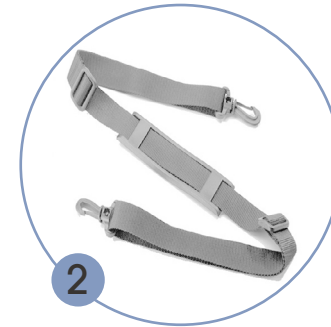

Includes removable and adjustable shoulder strap

Eylet for pull strap

Ears for child to hold while riding

Wide sturdy wheel

Top loading suitcase that fits up to 16L

Easily used as a foot rest for both children and parents

Removable lid turns into a lap tray to hold a tablet, cup and snackscentre of gravity

Secure closure

Carry on approved. Fits under the seat

- **Removeable lid:** allows kids to easily access their toys and snacks while traveling encouraging child independence by reducing the need for parental involvement.
- **Top-loading suitcase:** makes packing and unpacking easy with everything remaining in place when suitcase is open. No more toys being spilled across the airport floor, a hassle-free travel companion for parents.
- **Practical lock:** secure the contents of the suitcase with the 2 point closure and easy to use built in lock.
 - **Safe ride on suitcase:** the mechanical engineered wheels and lower centre of gravity makes it a more stable ride on experience
 - **Clean Eating Space:** the removable lid provides a germfree space for child's snacks, drinks, tablet, colouring books and pens.
 - **Practical storage:** that fits up to 13L
 - **Adjustable strap:** allows parents to carry over their shoulder, pull child along or for children to pull suitcase themselves
 - **Sturdy and durable:** the suitcase has high weight capacity (50kg), making it suitable for riding and carrying.
 - **Compact:** fits under airport seat, easily fits on an adult suitcase, small cabin bag sized for all airlines.
- **Foot rest:** the suitcase can easily be used as a foot rest for both children and parents

Lion Suitcase includes:
1. Little Rolla
2. Adjustable strap

Zebra Suitcase includes:
1. Little Rolla
2. Adjustable strap

1

Vintage Car Suitcase includes:
1. Little Rolla
2. Adjustable strap

Little Rolla

PACK RIDE ROLL