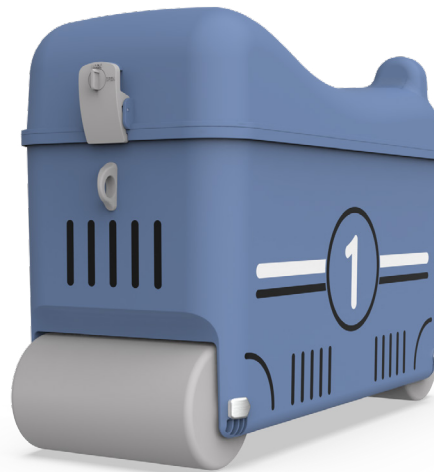

Removable lid turns into a lap tray to hold a tablet, cup and snackscentre of gravity

Secure closure

Carry on approved. Fits under the seat

- **Removeable lid:** allows kids to easily access their toys and snacks while traveling encouraging child independence by reducing the need for parental involvement.
- **Top-loading suitcase:** makes packing and unpacking easy with everything remaining in place when suitcase is open. No more toys being spilled across the airport floor, a hassle-free travel companion for parents.
- **Practical lock:** secure the contents of the suitcase with the 2 point closure and easy to use built in lock.
 - **Safe ride on suitcase:** the mechanical engineered wheels and lower centre of gravity makes it a more stable ride on experience
 - **Clean Eating Space:** the removable lid provides a germfree space for child's snacks, drinks, tablet, colouring books and pens.
 - **Practical storage:** that fits up to 13L
 - **Adjustable strap:** allows parents to carry over their shoulder, pull child along or for children to pull suitcase themselves
 - **Sturdy and durable:** the suitcase has high weight capacity (50kg), making it suitable for riding and carrying.
 - **Compact:** fits under airport seat, easily fits on an adult suitcase, small cabin bag sized for all airlines.
- **Foot rest:** the suitcase can easily be used as a foot rest for both children and parents

Lion Suitcase includes:
1. Little Rolla
2. Adjustable strap

Zebra Suitcase includes:
1. Little Rolla
2. Adjustable strap

1

Vintage Car Suitcase includes:
1. Little Rolla
2. Adjustable strap

Little Rolla

PACK RIDE ROLL