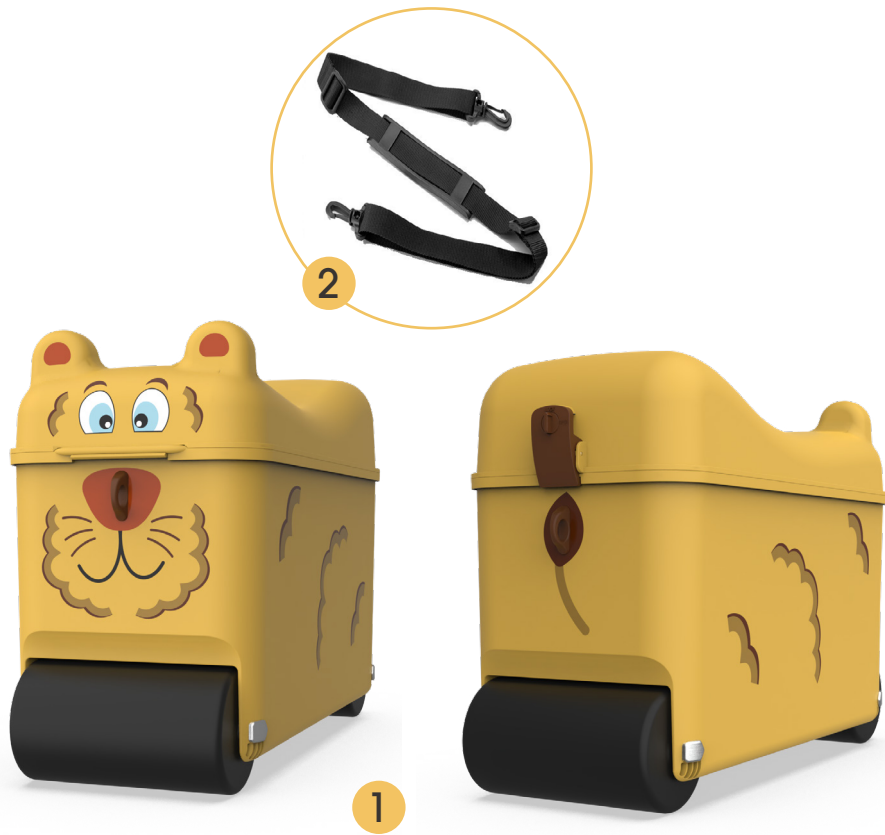

Includes removable and adjustable shoulder strap

Eylet for pull strap

Ears for child to hold while riding

Wide sturdy wheel

Top loading suitcase that fits up to 16L

Easily used as a foot rest for both children and parents

Removable lid turns into a lap tray to hold a tablet, cup and snackscentre of gravity

Secure closure

Carry on approved. Fits under the seat

- **Removeable lid:** allows kids to easily access their toys and snacks while traveling encouraging child independence by reducing the need for parental involvement.
- **Top-loading suitcase:** makes packing and unpacking easy with everything remaining in place when suitcase is open. No more toys being spilled across the airport floor, a hassle-free travel companion for parents.
- **Practical lock:** secure the contents of the suitcase with the 2 point closure and easy to use built in lock.
 - **Safe ride on suitcase:** the mechanical engineered wheels and lower centre of gravity makes it a more stable ride on experience
 - **Clean Eating Space:** the removable lid provides a germfree space for child's snacks, drinks, tablet, colouring books and pens.
 - **Practical storage:** that fits up to 13L
 - **Adjustable strap:** allows parents to carry over their shoulder, pull child along or for children to pull suitcase themselves
 - **Sturdy and durable:** the suitcase has high weight capacity (50kg), making it suitable for riding and carrying.
 - **Compact:** fits under airport seat, easily fits on an adult suitcase, small cabin bag sized for all airlines.
- **Foot rest:** the suitcase can easily be used as a foot rest for both children and parents

Lion Suitcase includes:
1. Little Rolla
2. Adjustable strap

Zebra Suitcase includes:
1. Little Rolla
2. Adjustable strap

1

Vintage Car Suitcase includes:
1. Little Rolla
2. Adjustable strap

Little Rolla

PACK RIDE ROLL