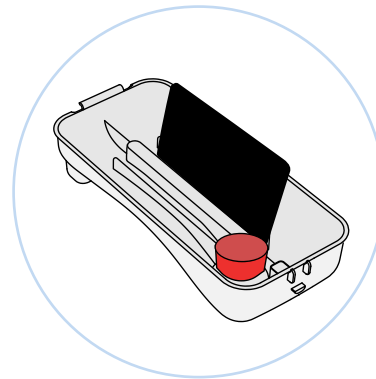

Includes removable and adjustable shoulder strap

Eylet for pull strap

Ears for child to hold while riding

Wide sturdy wheel

Top loading suitcase that fits up to 16L

Easily used as a foot rest for both children and parents

Removable lid turns into a lap tray to hold a tablet, cup and snackscentre of gravity

Secure closure

Carry on approved. Fits under the seat

- **Removeable lid:** allows kids to easily access their toys and snacks while traveling encouraging child independence by reducing the need for parental involvement.
- **Top-loading suitcase:** makes packing and unpacking easy with everything remaining in place when suitcase is open. No more toys being spilled across the airport floor, a hassle-free travel companion for parents.
- **Practical lock:** secure the contents of the suitcase with the 2 point closure and easy to use built in lock.
 - **Safe ride on suitcase:** the mechanical engineered wheels and lower centre of gravity makes it a more stable ride on experience
 - **Clean Eating Space:** the removable lid provides a germfree space for child's snacks, drinks, tablet, colouring books and pens.
 - **Practical storage:** that fits up to 13L
 - **Adjustable strap:** allows parents to carry over their shoulder, pull child along or for children to pull suitcase themselves
 - **Sturdy and durable:** the suitcase has high weight capacity (50kg), making it suitable for riding and carrying.
 - **Compact:** fits under airport seat, easily fits on an adult suitcase, small cabin bag sized for all airlines.
- **Foot rest:** the suitcase can easily be used as a foot rest for both children and parents